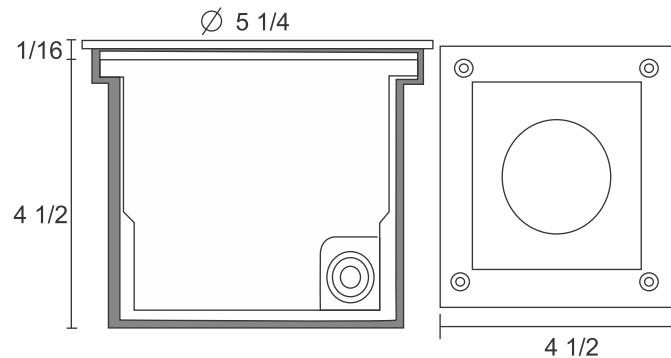

Project:

Fixture Type:

Square Mr16 up-light, shallow mounting depth. 12V input, remote transformer required, sold separately. Glass lens. Stainless steel outer trim. Cast aluminum metal body. Polycarbonate mounting housing included.

## Product Specifications

Collection : Fundamentals  
Item No. : PHLIG02SS  
Height: 4.5"  
Width: 5.25"  
Length: 5.25"  
Diameter: 4.25"  
Est shipping weight: 2.90 lbs  
No. of bulbs: 1  
Bulb Wattage: 35 Watts  
Bulb Type: MR16  
Bulb Base: GU5.3  
Bulb Voltage: 12 volts