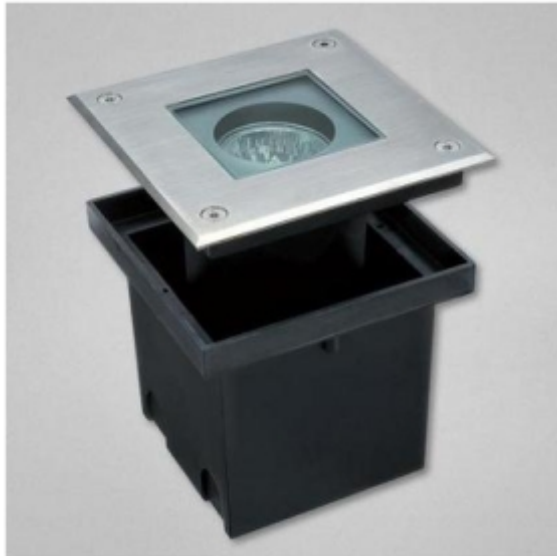

Project:

Fixture Type:

Square Mr16 up-light, shallow mounting depth. 12V input, remote transformer required, sold separately. Glass lens. Stainless steel outer trim. Cast aluminum metal body. Polycarbonate mounting housing included.

## Product Specifications

Collection : Fundamentals  
Item No. : PHLIG02SS  
Height: 4.5"  
Width: 5.25"  
Length: 5.25"  
Diameter: 4.25"  
Est shipping weight: 2.90 lbs  
No. of bulbs: 1  
Bulb Wattage: 35 Watts  
Bulb Type: MR16  
Bulb Base: GU5.3  
Bulb Voltage: 12 volts