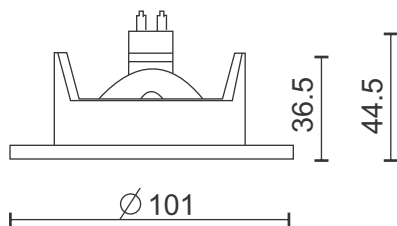

PRODUCT DESCRIPTION

3" Round adjustable spot trim

To be used in low and line voltage applications. Trim will adjust 35 degrees from vertical position.

LAMPING: Accommodates an MR-16 or GU-10 bulb. Please see housing for maximum wattage allowed according to selection.

Clear lens included. Steel metal clips secure to housing.

DIAMETER : 4"

FINISHE S: Matte White (MW)

MODEL	FINISH
RA3-412	MW

REDONDA

Compatible Housings

Model
RA3-ICAT
RA3-RAT
RA3-NAT